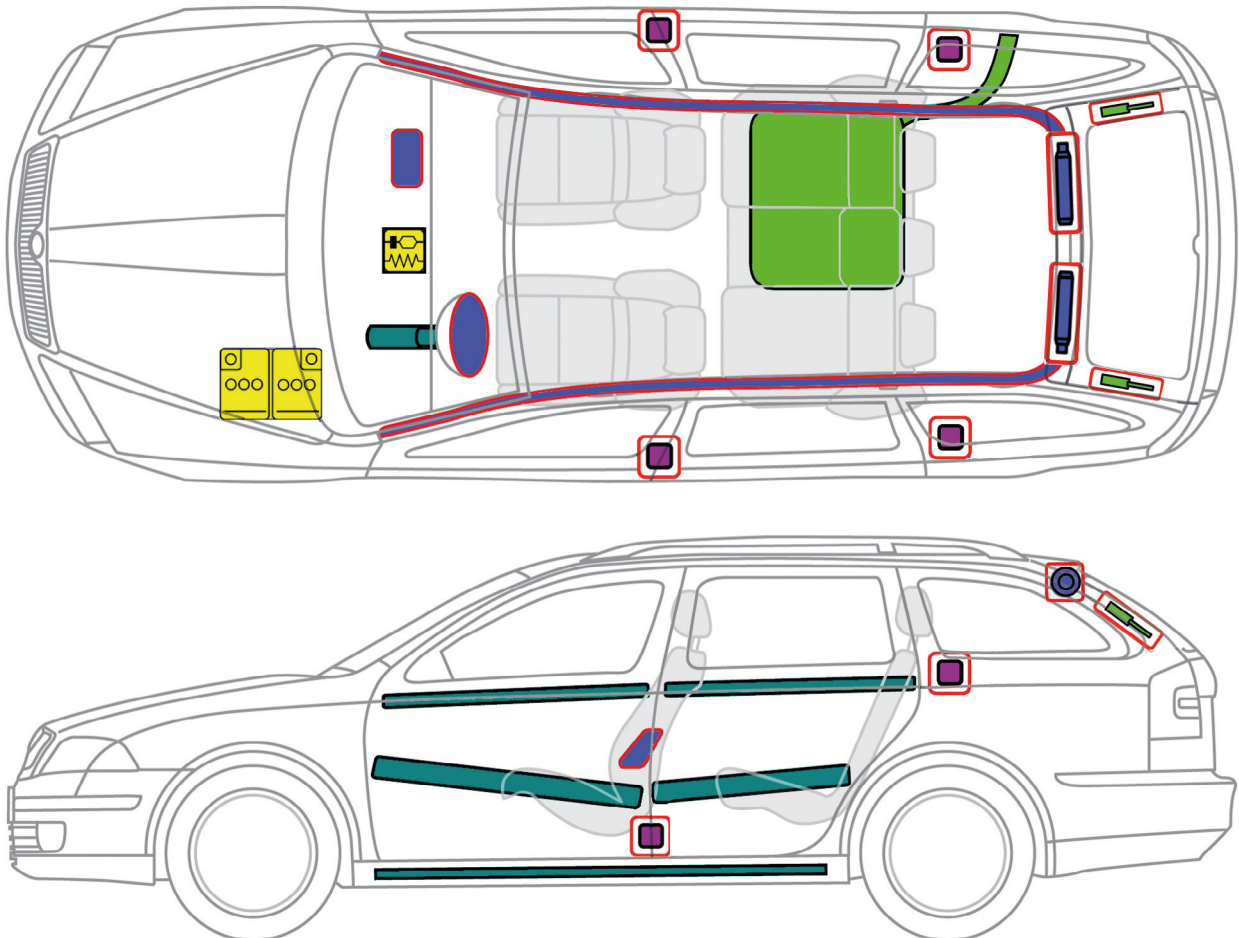

# ŠKODA Octavia Combi II (2004 - 2013)

Legend

	Airbag		High strength zone		SRS control unit
	Battery low voltage		Stored gas inflator		Gas strut / Preloaded spring
	Fuel tank		Seat belt pretensioner		