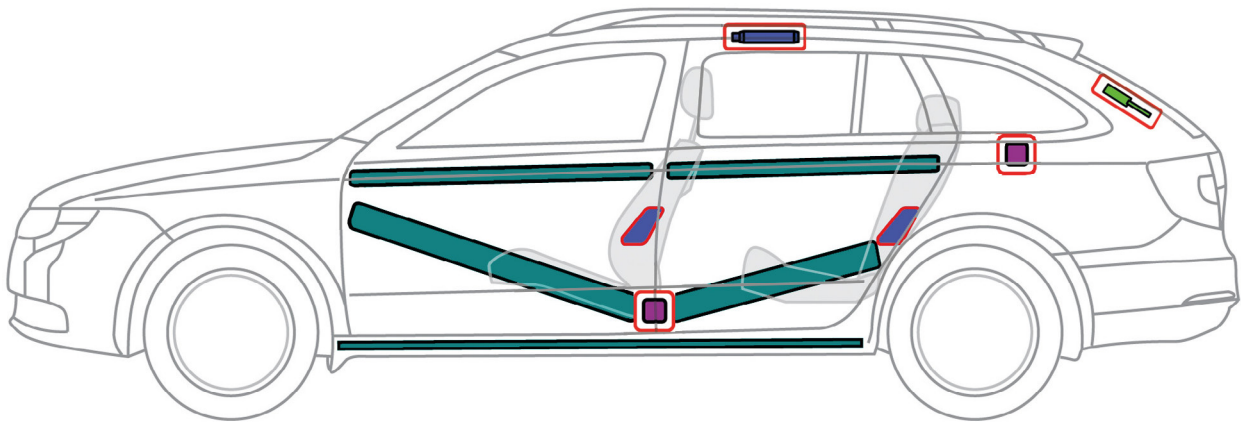

ŠKODA Superb Combi II (2009 - 2015)

- ① All vehicles except engine 3.6 ltr./191 kW
- ② All vehicles with engine 3.6 ltr./191 kW

Legend

	Airbag		High strength zone		SRS control unit
	Battery low voltage		Stored gas inflator		Gas strut / Preloaded spring
	Fuel tank		Seat belt pretensioner		