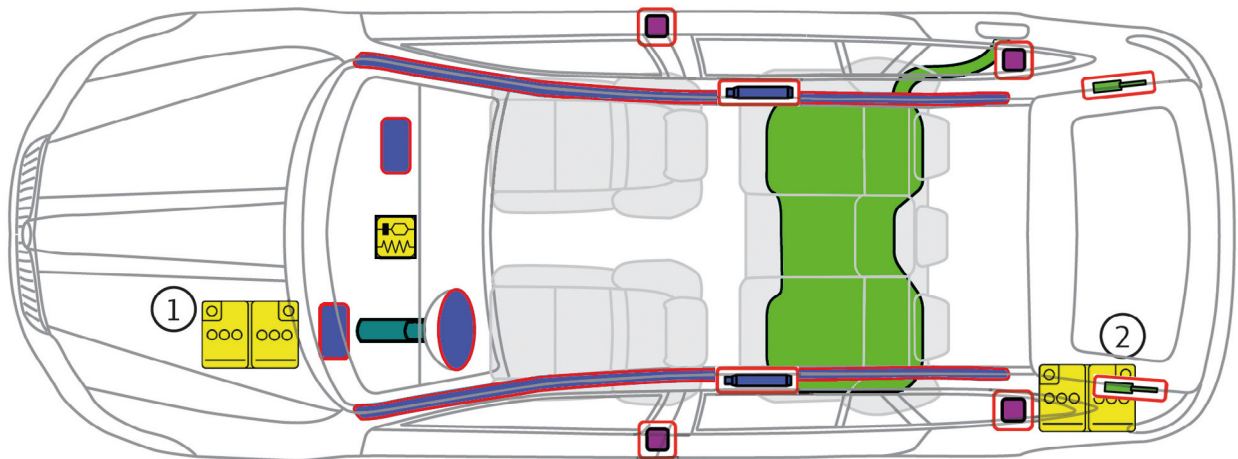

ŠKODA Superb Combi II (2009 - 2015)

- ① All vehicles except engine 3.6 ltr./191 kW
- ② All vehicles with engine 3.6 ltr./191 kW

Legend

	Airbag		High strength zone		SRS control unit
	Battery low voltage		Stored gas inflator		Gas strut / Preloaded spring
	Fuel tank		Seat belt pretensioner		