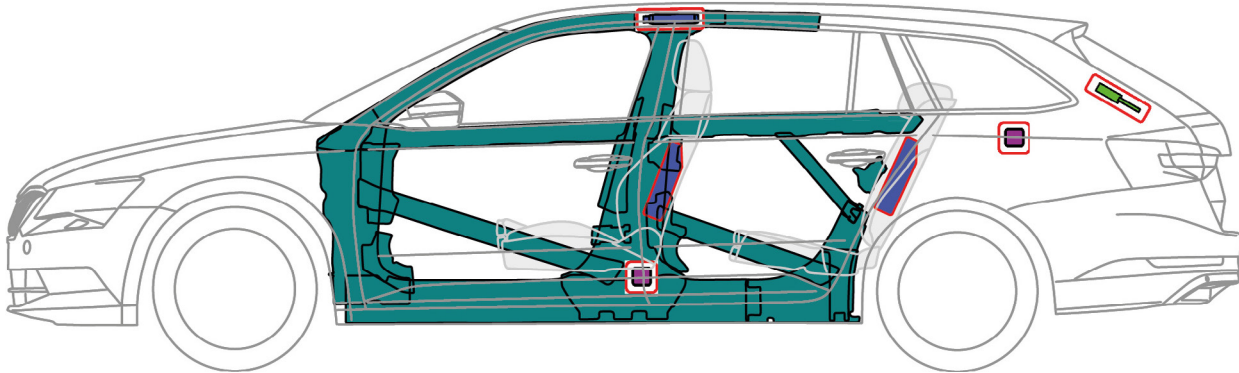

# ŠKODA Superb Combi III (from 2015)

Legend

	Airbag		High strength zone		SRS control unit
	Battery low voltage		Stored gas inflator		Gas strut / Preloaded spring
	Fuel tank		Seat belt pretensioner		