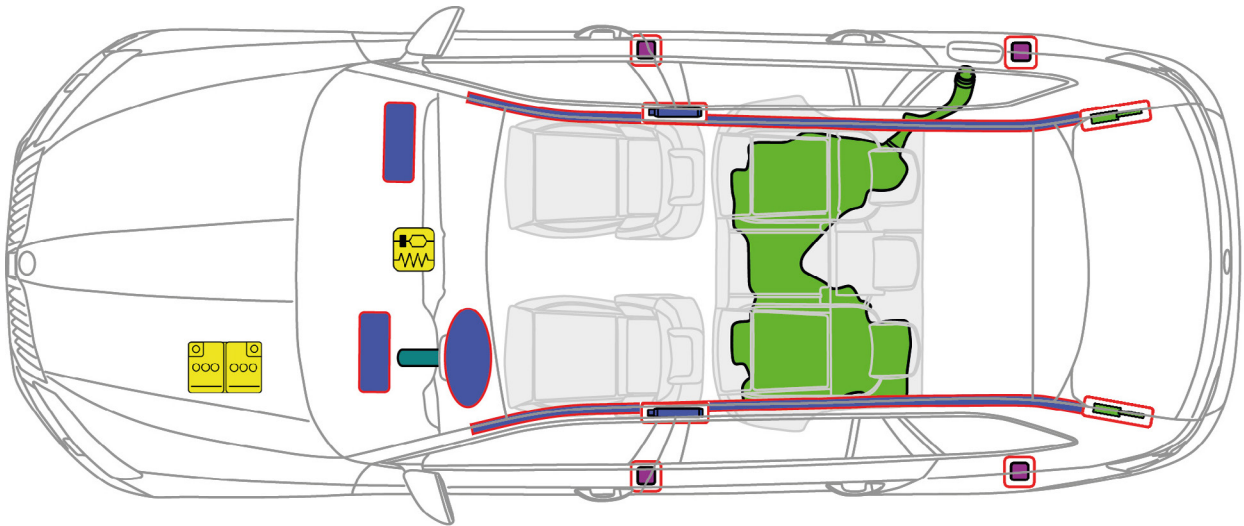

# ŠKODA Superb Combi III (from 2015)

Legend

	Airbag		High strength zone		SRS control unit
	Battery low voltage		Stored gas inflator		Gas strut / Preloaded spring
	Fuel tank		Seat belt pretensioner		