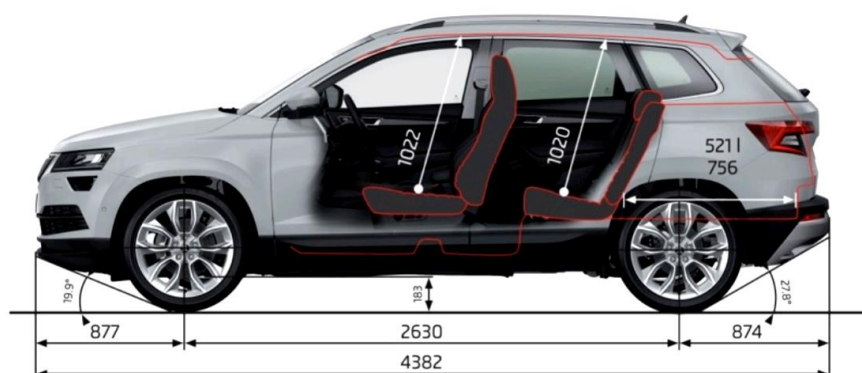

* Fuel consumption values obtained using WLTP Standard - <http://www.skoda.co.nz/owners/wltp>

** Standard warranty. Other promotional offers may exceed standard terms, and if selected they would be added to vehicle price.

*** Prices are maximum retail including 15% GST. Prices & specifications are subject to change without notice. Maximum Retail Price does not include additional on road costs.