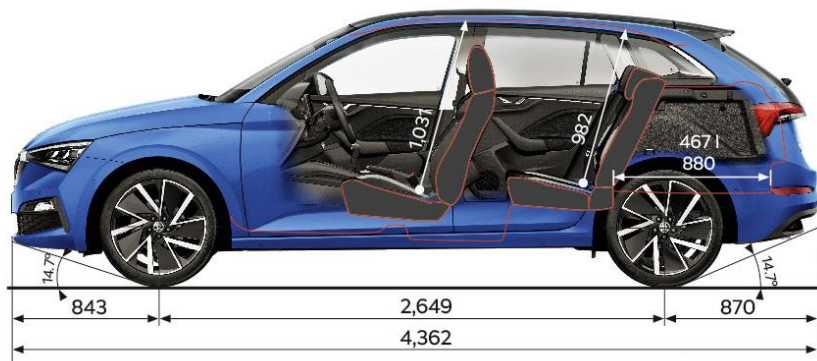

* Fuel consumption values obtained using WLTP Standard and are based on European models - <http://www.skoda.co.nz/owners/wltp>

** Warranty and Service plan are limited to the age and mileage stated and whichever occurs first. Conditions apply - <http://www.skoda.co.nz/owners/>

*** Maximum Retail Price (MRP) does not include additional on road costs. Prices & specifications are subject to change without notice.