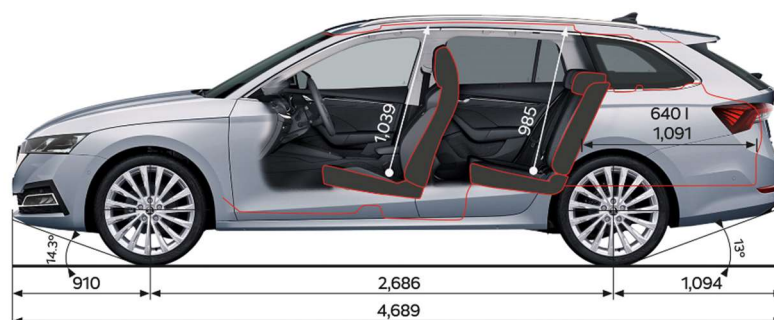

Warranty and Service

5 years mechanical warranty or up to 150,000km*	✓	✓
Service Intervals every 1 year or 15,000km	✓	✓
ŠKODA Scheduled Service Plan 3 Years or up to 45,000km*	$1,395	$1,745
ŠKODA Scheduled Service Plan 5 Years or up to 75,000km*	$2,645	$3,395