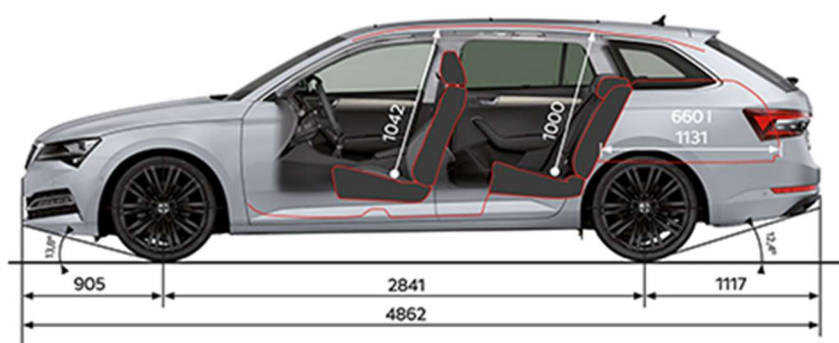

WARRANTY AND SERVICE

5 years mechanical warranty or up to 150,000km**	✓	✓
Service Intervals every 1 year or 15,000km	✓	✓
ŠKODA Scheduled Service Plan 3 Years or up to 45,000km**	$1,550	$1,700
ŠKODA Scheduled Service Plan 5 Years or up to 75,000km**	$3,050	$3,350