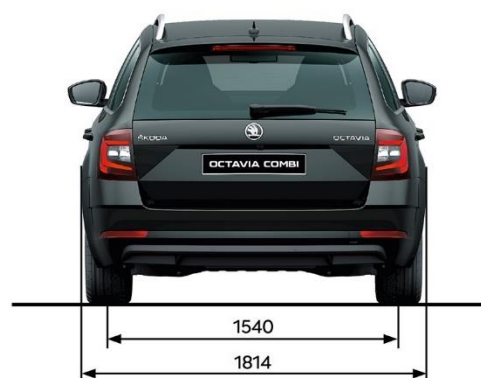

* Fuel consumption values obtained using WLTP Standard - <http://www.skoda.co.nz/owners/wltp>

** Standard warranty. Other promotional offers may exceed standard terms, and if selected they would be added to vehicle price.

*** Prices are maximum retail including 15% GST. Prices & specifications are subject to change without notice. Maximum Retail Price does not include additional on road costs.