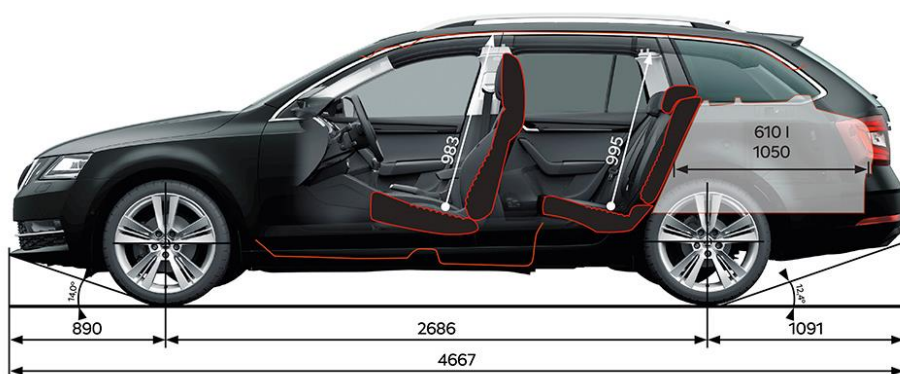

* Fuel consumption values obtained using WLTP Standard - <http://www.skoda.co.nz/owners/wltp>

** Standard warranty. Other promotional offers may exceed standard terms, and if selected they would be added to vehicle price.

*** Prices are maximum retail including 15% GST. Prices & specifications are subject to change without notice. Maximum Retail Price does not include additional on road costs.