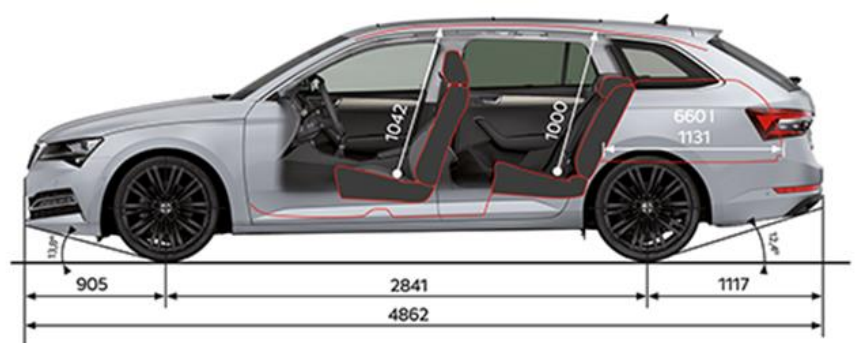

** Fuel consumption values obtained using WLTP Standard - <http://www.skoda.co.nz/owners/wltp>

** Standard warranty. Other promotional offers may exceed standard terms, and if selected they would be added to vehicle price.

*** Prices are maximum retail including 15% GST. Prices & specifications are subject to change without notice. Maximum Retail Price does not include additional on road costs.