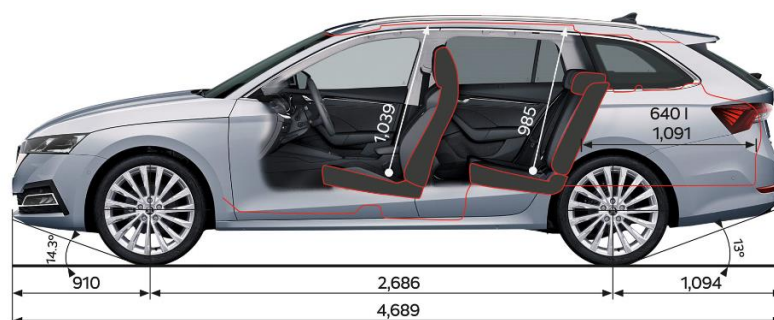

Warranty and Service

5 years mechanical warranty or up to 150,000km*	✓	✓
Service Intervals every 1 year or 15,000km	✓	✓
ŠKODA Scheduled Service Plan 3 Years or up to 45,000km*	$1,200	$1,450
ŠKODA Scheduled Service Plan 5 Years or up to 75,000km*	$2,250	$2,750