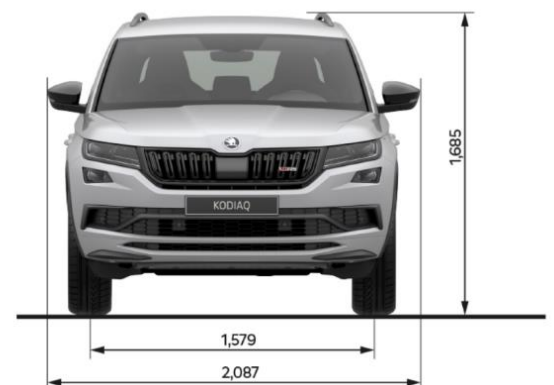

* Fuel consumption values obtained using WLTP Standard - <http://www.skoda.co.nz/owners/wltp>

** Standard warranty. Other promotional offers may exceed standard terms, and if selected they would be added to vehicle price.

*** Prices are maximum retail including 15% GST. Prices & specifications are subject to change without notice. Maximum Retail Price does not include additional on road costs.

✓ = Standard