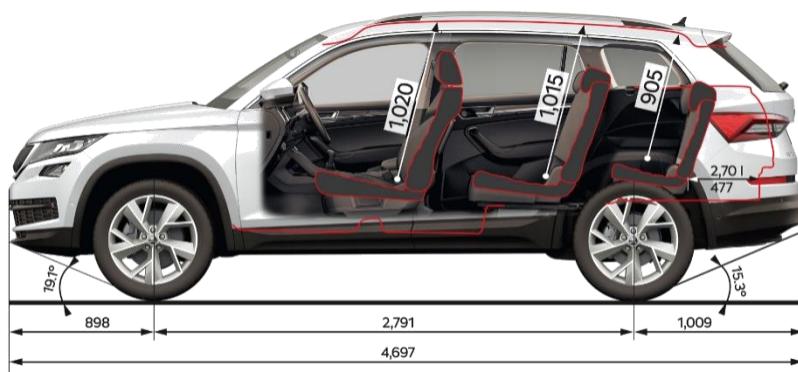

Warranty and Service

5 years mechanical warranty or up to 150,000km**	✓	✓	✓	✓
Service Intervals every 1 year or 15,000km	✓	✓	✓	✓
ŠKODA Scheduled Service Plan 3 Years or up to 45,000km**	$1,250	$1,250	$1,250	$1,250
ŠKODA Scheduled Service Plan 5 Years or up to 75,000km**	$2,400	$2,400	$2,400	$2,400