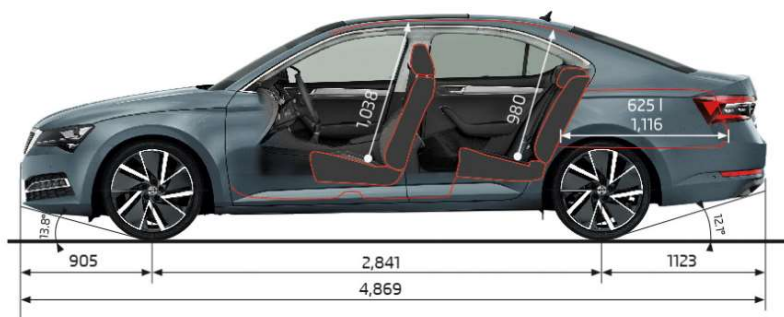

* Fuel consumption values obtained are the highest result using WLTP Standard - <http://www.skoda.co.nz/owners/wltp>

** Standard warranty. Other promotional offers may exceed standard terms, and if selected they would be added to vehicle price.

*** Prices are maximum retail including 15% GST. Prices & specifications are subject to change without notice. Maximum Retail Price does not include additional on road costs.