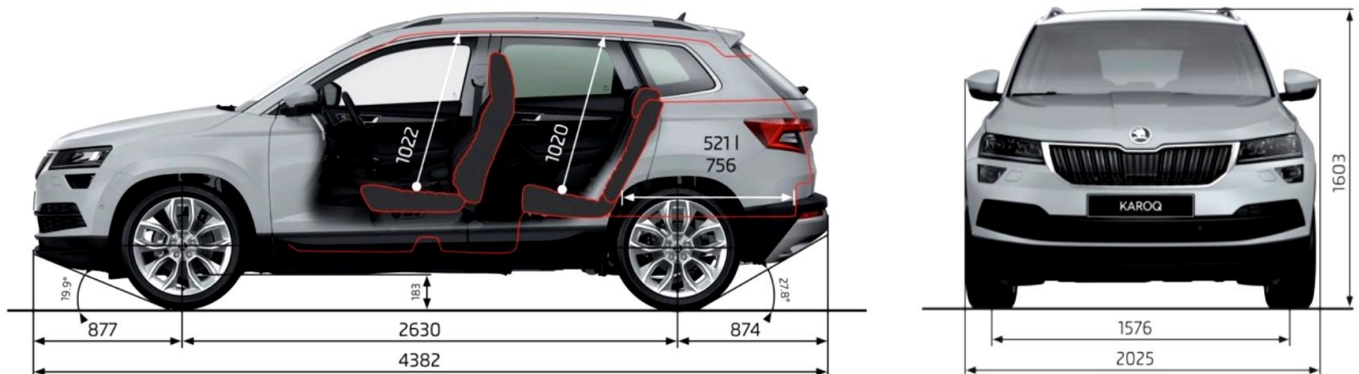

* Fuel consumption values obtained using WLTP Standard - <http://www.skoda.co.nz/owners/wltp>

** Standard warranty. Other promotional offers may exceed standard terms, and if selected they would be added to vehicle price.

*** Prices are maximum retail including 15% GST. Prices & specifications are subject to change without notice. Maximum Retail Price does not include additional on road costs.