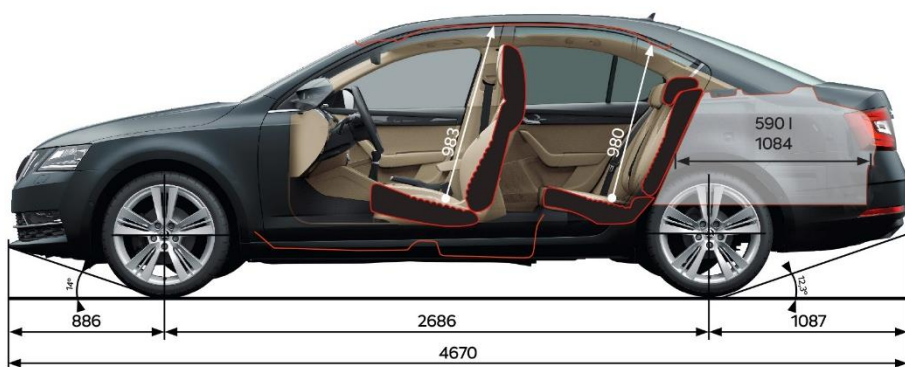

HIGHLIGHTS

590 Litre Class leading boot space	✓	✓	✓	✓
5 Star Euro NCAP safety rating across the range	✓	✓	✓	✓
'FRONT ASSIST' Radar scanning in front of car, city autonomous braking	✓	✓	✓	✓
Smartlink+ incl. Apple Carplay & Android Auto	✓	✓	✓	✓