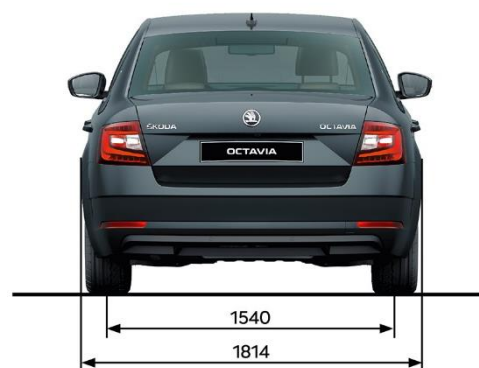

HIGHLIGHTS

590 Litre Class leading boot space	✓	✓	✓	✓
5 Star Euro NCAP safety rating across the range	✓	✓	✓	✓
'FRONT ASSIST' Radar scanning in front of car, city autonomous braking	✓	✓	✓	✓
Smartlink+ incl. Apple Carplay & Android Auto	✓	✓	✓	✓