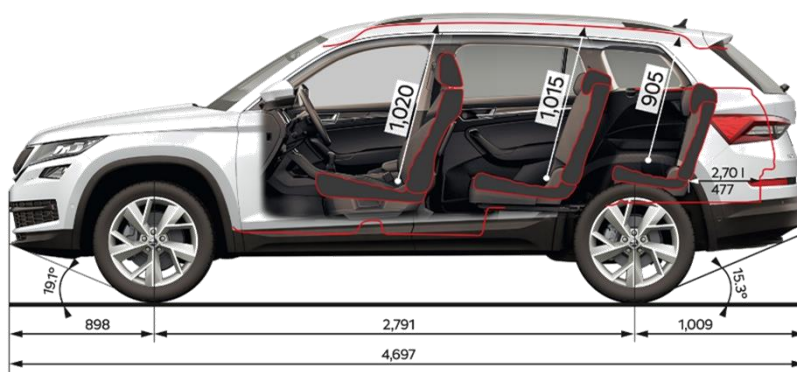

Warranty and Service

5 years mechanical warranty or up to 150,000km*

✓

Service Intervals every 1 year or 15,000km

✓

ŠKODA Scheduled Service Plan 3 Years or up to 45,000km*

$1,900

ŠKODA Scheduled Service Plan 5 Years or up to 75,000km*

$3,850