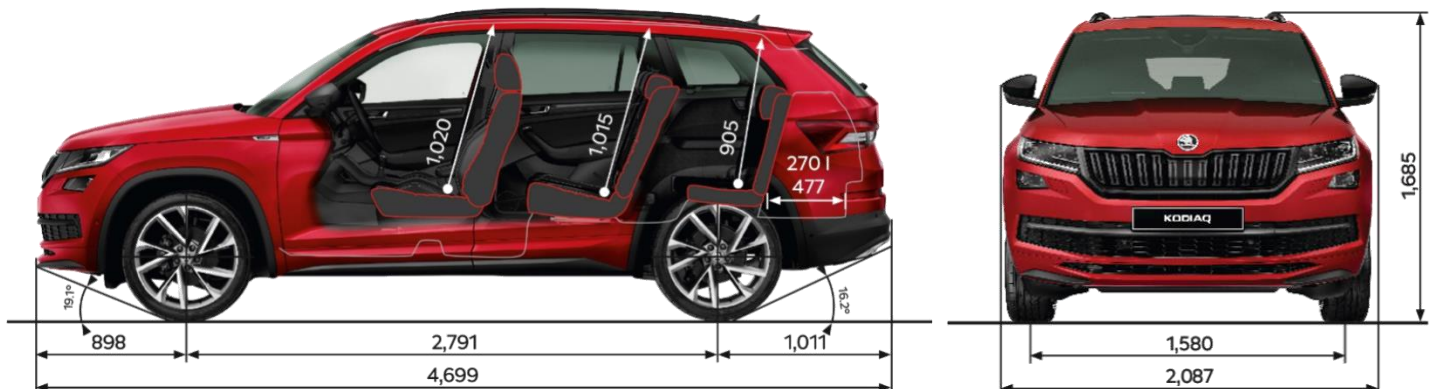

Warranty and Service

5 years mechanical warranty or up to 150,000km**	✓
Service Intervals every 1 year or 15,000km	✓
ŠKODA Scheduled Service Plan 3 Years or up to 45,000km**	$1,250
ŠKODA Scheduled Service Plan 5 Years or up to 75,000km**	$2,400