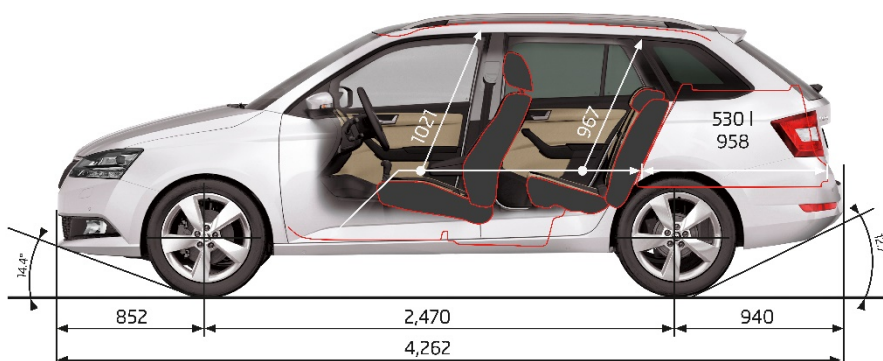

*Prices are maximum retail including 15% GST. Prices & specifications are subject to change without notice. Maximum Retail Price does not include additional on road costs.
** Standard warranty. Other promotional offers may exceed standard terms, and if selected they would be added to vehicle price.

✓ = Standard   -- = Not available