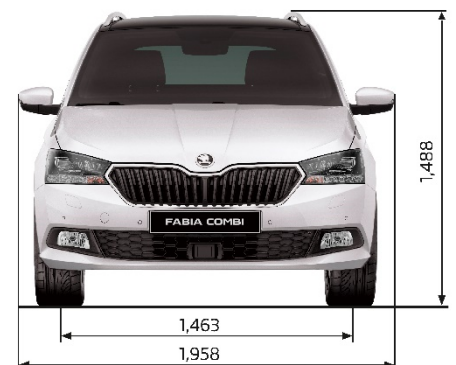

*Prices are maximum retail including 15% GST. Prices & specifications are subject to change without notice. Maximum Retail Price does not include additional on road costs.
** Standard warranty. Other promotional offers may exceed standard terms, and if selected they would be added to vehicle price.

✓ = Standard   -- = Not available