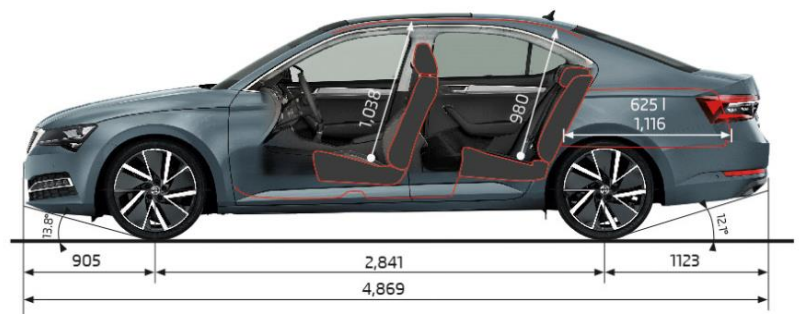

* Fuel consumption values obtained are the highest result using NEDC Standard and based on European models.

** Standard warranty. Other promotional offers may exceed standard terms, and if selected they would be added to vehicle price.

*** Prices are maximum retail including 15% GST. Prices & specifications are subject to change without notice. Maximum Retail Price does not include additional on road costs.