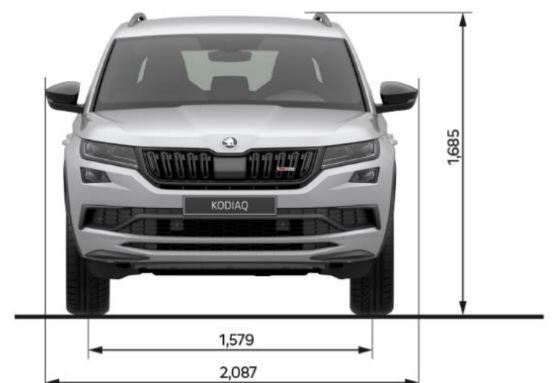

* Fuel consumption values obtained using WLTP Standard - <http://www.skoda.co.nz/owners/wltp>

** Standard warranty. Other promotional offers may exceed standard terms, and if selected they would be added to vehicle price.

*** Prices are maximum retail including 15% GST. Prices & specifications are subject to change without notice. Maximum Retail Price does not include additional on road costs.

✓ = Standard