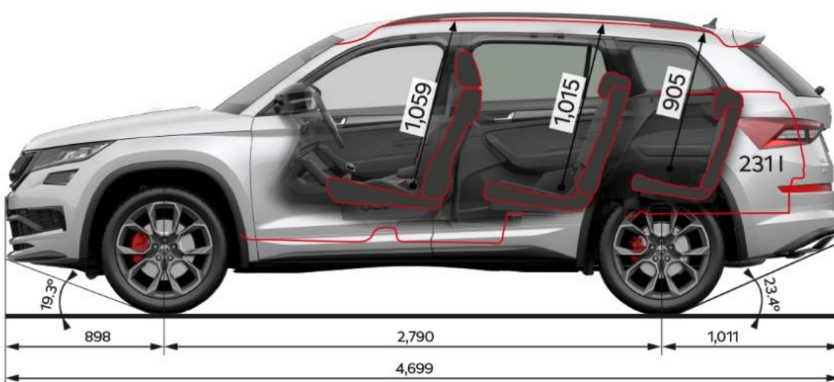

* Fuel consumption values obtained using WLTP Standard - <http://www.skoda.co.nz/owners/wltp>

** Standard warranty. Other promotional offers may exceed standard terms, and if selected they would be added to vehicle price.

*** Prices are maximum retail including 15% GST. Prices & specifications are subject to change without notice. Maximum Retail Price does not include additional on road costs.

✓ = Standard