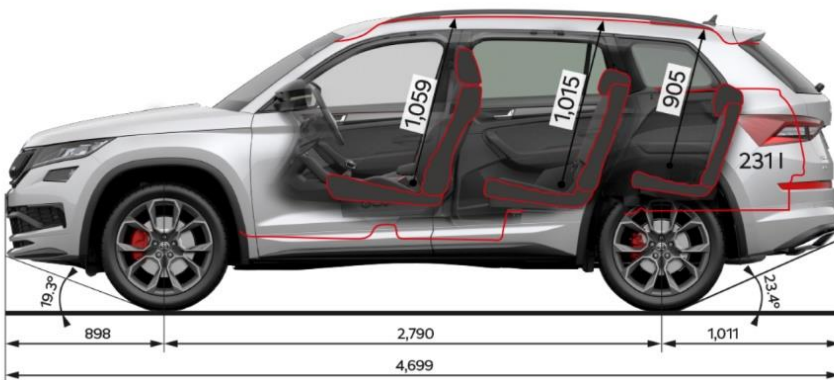

* Fuel consumption values obtained using WLTP Standard - <http://www.skoda.co.nz/owners/wltp>

** Standard warranty. Other promotional offers may exceed standard terms, and if selected they would be added to vehicle price.

*** Prices are maximum retail including 15% GST. Prices & specifications are subject to change without notice. Maximum Retail Price does not include additional on road costs.

✓ = Standard