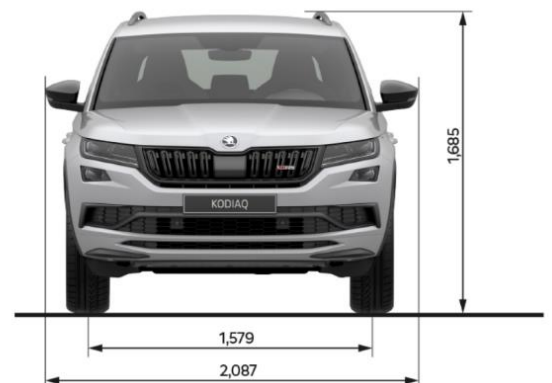

* Fuel consumption values obtained using WLTP Standard - <http://www.skoda.co.nz/owners/wltp>

** Standard warranty. Other promotional offers may exceed standard terms, and if selected they would be added to vehicle price.

*** Prices are maximum retail including 15% GST. Prices & specifications are subject to change without notice. Maximum Retail Price does not include additional on road costs.

✓ = Standard