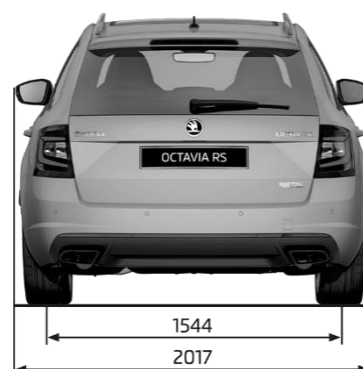

HIGHLIGHTS

Adaptive cruise control including Front Assistant emergency braking	✓	✓	✓
'LANE ASSIST' & 'BLIND SPOT DETECT' using multifunction camera	✓	✓	✓
Dynamic Chassis Control	$2,500	✓	✓
Sport leather steering wheel w/ radio & phone + DSG paddles	✓	✓	✓