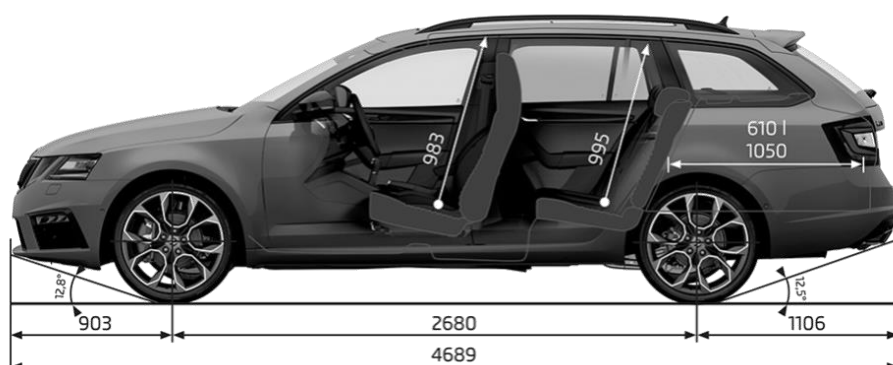

HIGHLIGHTS

Adaptive cruise control including Front Assistant emergency braking	✓	✓	✓
'LANE ASSIST' & 'BLIND SPOT DETECT' using multifunction camera	✓	✓	✓
Dynamic Chassis Control	$2,500	✓	✓
Sport leather steering wheel w/ radio & phone + DSG paddles	✓	✓	✓