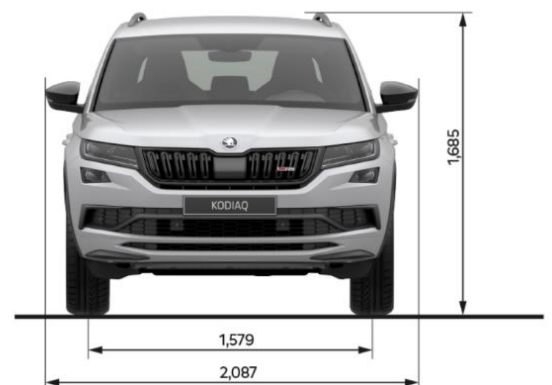

* Fuel consumption values obtained using WLTP Standard - <http://www.skoda.co.nz/owners/wltp>

** Standard warranty. Other promotional offers may exceed standard terms, and if selected they would be added to vehicle price.

*** Prices are maximum retail including 15% GST. Prices & specifications are subject to change without notice. Maximum Retail Price does not include additional on road costs.

✓ = Standard