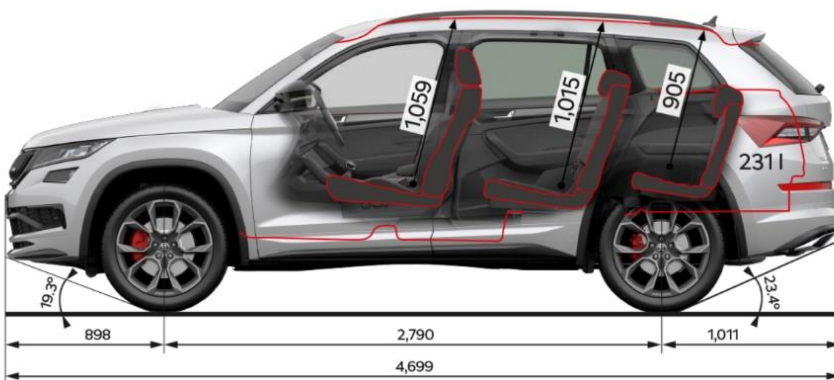

* Fuel consumption values obtained using WLTP Standard - <http://www.skoda.co.nz/owners/wltp>

** Standard warranty. Other promotional offers may exceed standard terms, and if selected they would be added to vehicle price.

*** Prices are maximum retail including 15% GST. Prices & specifications are subject to change without notice. Maximum Retail Price does not include additional on road costs.

✓ = Standard