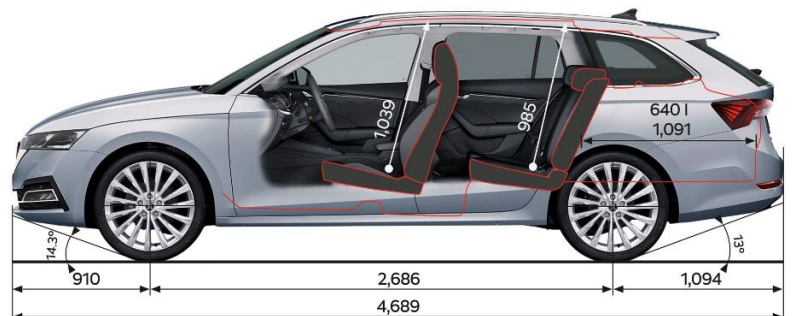

Warranty and Service

5 years mechanical warranty or up to 150,000km*	✓	✓
Service Intervals every 1 year or 15,000km	✓	✓
ŠKODA Scheduled Service Plan 3 Years or up to 45,000km*	$1,200	$1,450
ŠKODA Scheduled Service Plan 5 Years or up to 75,000km*	$2,250	$2,750