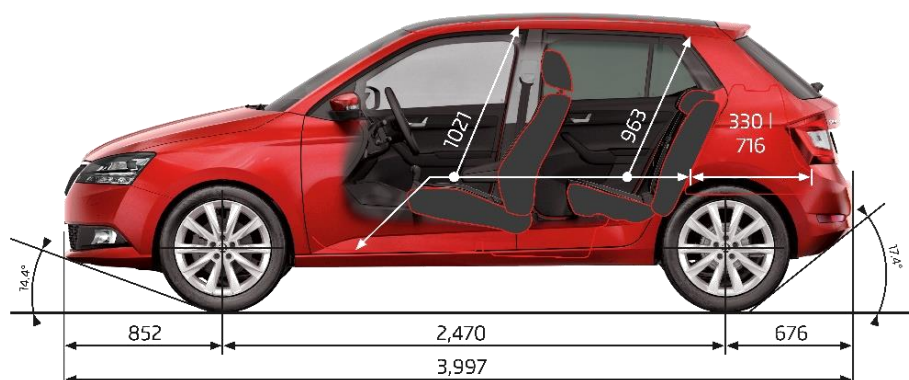

Warranty and Service

5 years mechanical warranty or up to 150,000km***	✓
Service Intervals every 1 year or 15,000km	✓
ŠKODA Scheduled Service Plan 3 Years or up to 45,000km**	$1,150
ŠKODA Scheduled Service Plan 5 Years or up to 75,000km**	$2,250