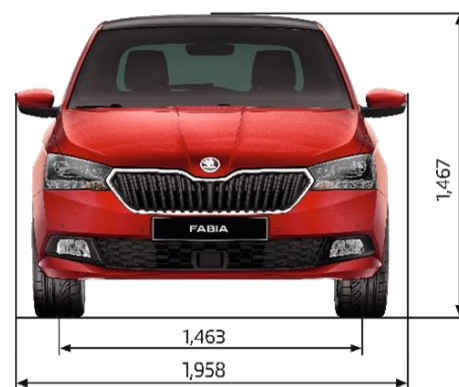

Warranty and Service

5 years mechanical warranty or up to 150,000km***	✓
Service Intervals every 1 year or 15,000km	✓
ŠKODA Scheduled Service Plan 3 Years or up to 45,000km**	$1,150
ŠKODA Scheduled Service Plan 5 Years or up to 75,000km**	$2,250