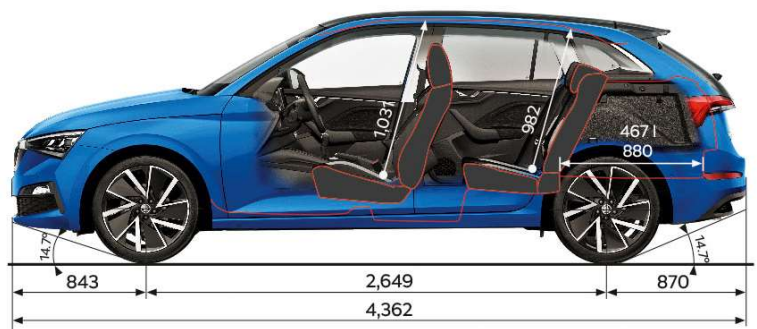

Warranty and Service

5 years mechanical warranty or up to 150,000km**	✓	✓
Service Intervals every 1 year or 15,000km	✓	✓
ŠKODA Scheduled Service Plan 3 Years or up to 45,000km**	$1,300	$1,300
ŠKODA Scheduled Service Plan 5 Years or up to 75,000km**	$2,250	$2,250