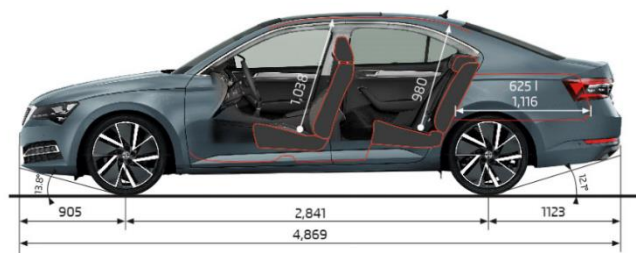

* Fuel consumption values obtained are the highest result using NEDC and are base on European models.

** Standard warranty. Other promotional offers may exceed standard terms, and if selected they would be added to vehicle price.

*** Prices are maximum retail including 15% GST. Prices & specifications are subject to change without notice. Maximum Retail Price does not include additional on road costs.

✓ = Standard -- = Not available

Updated July 2021

Page 1 of 2