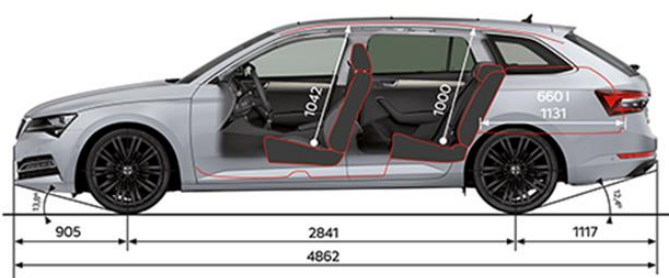

* Fuel consumption values obtained are the highest result using NEDC and are base on European models.

** Standard warranty. Other promotional offers may exceed standard terms, and if selected they would be added to vehicle price.

*** Prices are maximum retail including 15% GST. Prices & specifications are subject to change without notice. Maximum Retail Price does not include additional on road costs.

✓ = Standard -- = Not available

Updated July 2021

Page 2 of 2