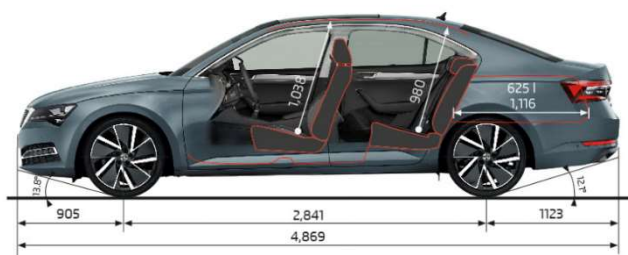

* Fuel consumption values obtained are the highest result using NEDC Standard and are based on European models.

** Standard warranty. Other promotional offers may exceed standard terms, and if selected they would be added to vehicle price.

*** Prices are maximum retail including 15% GST. Prices & specifications are subject to change without notice. Maximum Retail Price does not include additional on road costs.

✓ = Standard -- = Not available

Updated July 2021

Page 1 of 2