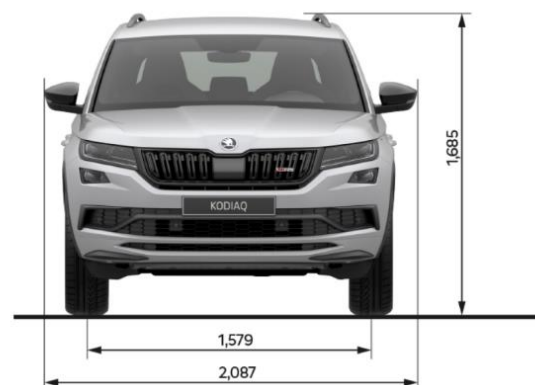

* Fuel consumption values obtained using WLTP Standard - <http://www.skoda.co.nz/owners/wltp>

** Standard warranty. Other promotional offers may exceed standard terms, and if selected they would be added to vehicle price.

*** Prices are maximum retail including 15% GST. Prices & specifications are subject to change without notice. Maximum Retail Price does not include additional on road costs.

✓ = Standard