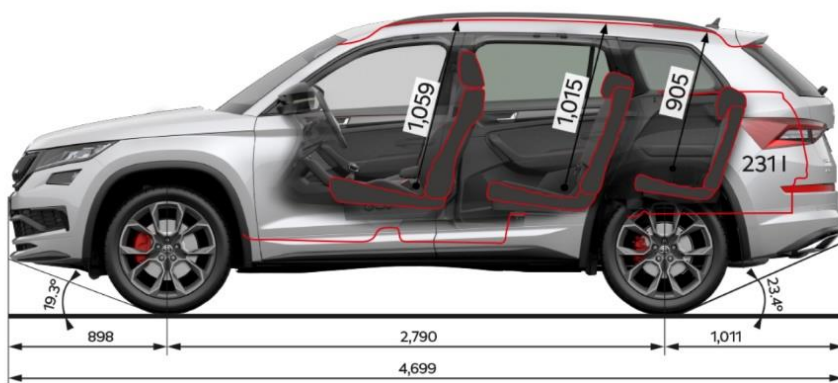

* Fuel consumption values obtained using WLTP Standard - <http://www.skoda.co.nz/owners/wltp>

** Standard warranty. Other promotional offers may exceed standard terms, and if selected they would be added to vehicle price.

*** Prices are maximum retail including 15% GST. Prices & specifications are subject to change without notice. Maximum Retail Price does not include additional on road costs.

✓ = Standard