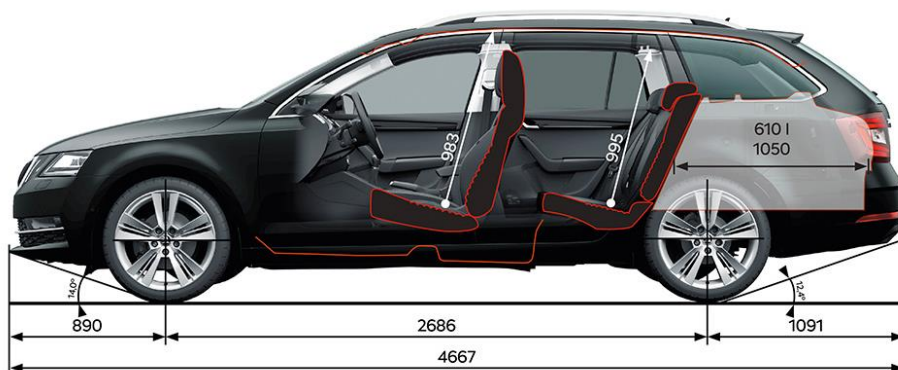

* Fuel consumption values obtained using WLTP Standard - <http://www.skoda.co.nz/owners/wltp>

** Standard warranty. Other promotional offers may exceed standard terms, and if selected they would be added to vehicle price.

*** Prices are maximum retail including 15% GST. Prices & specifications are subject to change without notice. Maximum Retail Price does not include additional on road costs.