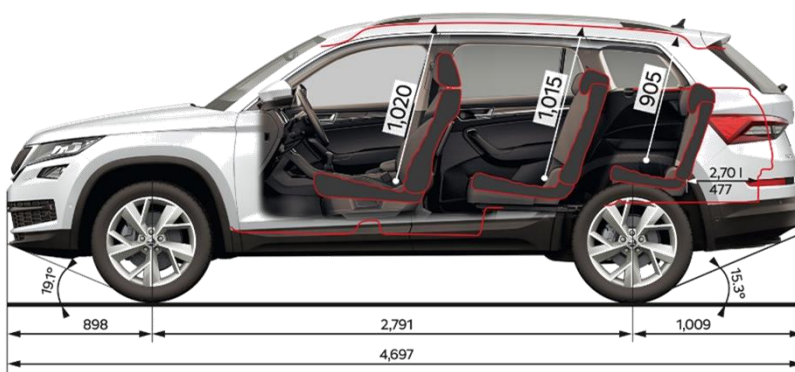

Warranty and Service

5 years mechanical warranty or up to 150,000km*

✓

Service Intervals every 1 year or 15,000km

✓

ŠKODA Scheduled Service Plan 3 Years or up to 45,000km*

$1,900

ŠKODA Scheduled Service Plan 5 Years or up to 75,000km*

$3,850