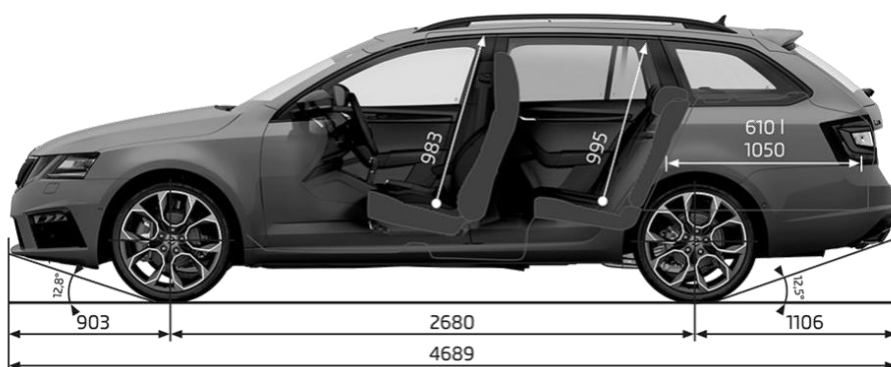

Warranty and Service

5 years mechanical warranty or up to 150,000km**	✓
Service Intervals every 1 year or 15,000km	✓
ŠKODA Scheduled Service Plan 3 Years or up to 45,000km**	$1,200
ŠKODA Scheduled Service Plan 5 Years or up to 75,000km**	$2,400