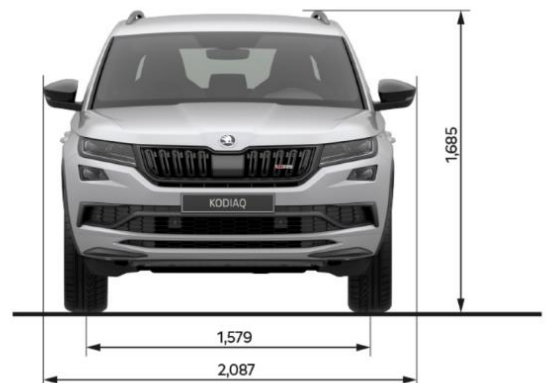

ŠKODA KODIAQ RS

MY19 Specification Sheet

RS TDI 176kW 4x4

Maximum Retail Price***	\$71,990
Model Code	NS762Z
TECHNICAL DATA*	
Fuel consumption L/100km (Combined)	7.7
CO ² emissions g/km (Combined)	201
Engine type	Bi-Turbo Diesel
Displacement (cm ³)	1,968
Power output - kW @ rpm	176 @ 4000
Torque - Nm @rpm	500 @ 1750-2500
Drive train	Four Wheel Drive
Transmission	7 Speed DSG
Acceleration 0-100 km/h (sec)	7
Top speed (km/h)	220
3 years warranty or up to 100,000km and 'Long Life' servicing; up to 2 years or up to 30,000km**	✓
Braked trailer mass @ 12% (kg) 7 seats, standard/5 seats, indent only	1750/2000