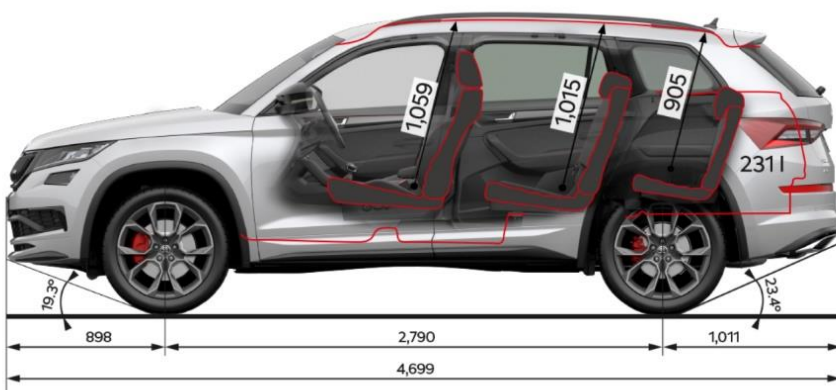

ŠKODA KODIAQ RS

MY19 Specification Sheet

RS TDI 176kW 4x4

Maximum Retail Price***	\$71,990
Model Code	NS762Z
TECHNICAL DATA*	
Fuel consumption L/100km (Combined)	7.7
CO ² emissions g/km (Combined)	201
Engine type	Bi-Turbo Diesel
Displacement (cm ³)	1,968
Power output - kW @ rpm	176 @ 4000
Torque - Nm @rpm	500 @ 1750-2500
Drive train	Four Wheel Drive
Transmission	7 Speed DSG
Acceleration 0-100 km/h (sec)	7
Top speed (km/h)	220
3 years warranty or up to 100,000km and 'Long Life' servicing; up to 2 years or up to 30,000km**	✓
Braked trailer mass @ 12% (kg) 7 seats, standard/5 seats, indent only	1750/2000