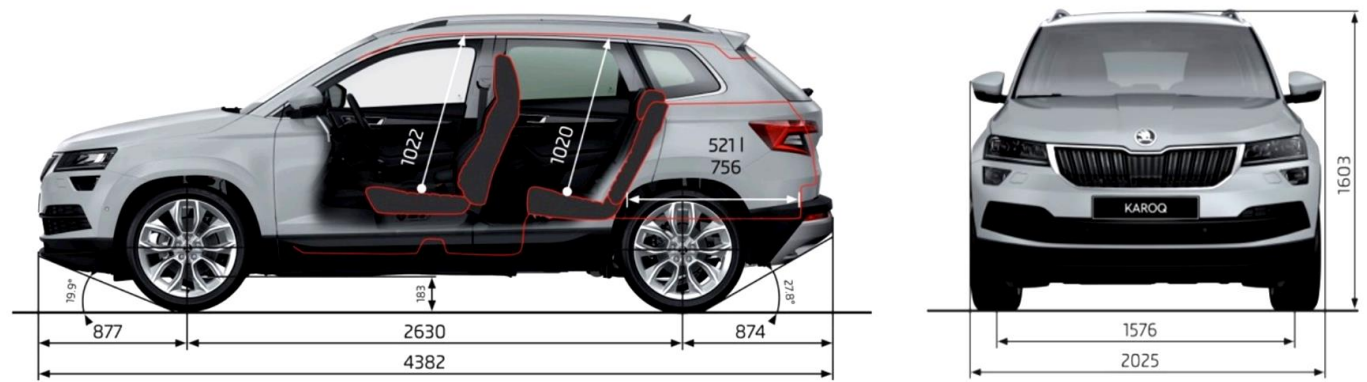

* Fuel consumption values obtained using WLTP Standard - <http://www.skoda.co.nz/owners/wltp>
** Standard warranty. Other promotional offers may exceed standard terms, and if selected they would be added to vehicle price.
*** Prices are maximum retail including 15% GST. Prices & specifications are subject to change without notice. Maximum Retail Price does not include additional on road costs.