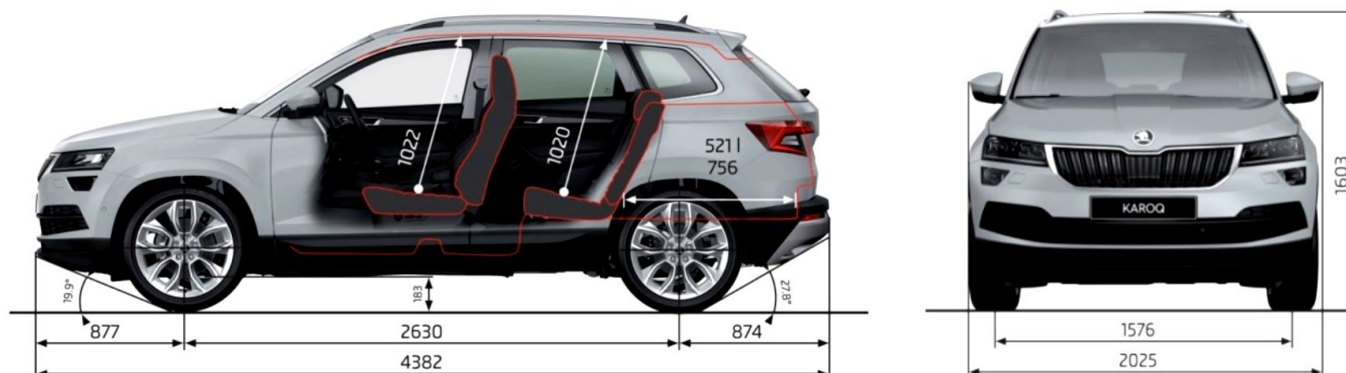

* Fuel consumption values obtained using WLTP Standard - <http://www.skoda.co.nz/owners/wltp>

** Standard warranty. Other promotional offers may exceed standard terms, and if selected they would be added to vehicle price.

*** Prices are maximum retail including 15% GST. Prices & specifications are subject to change without notice. Maximum Retail Price does not include additional on road costs.