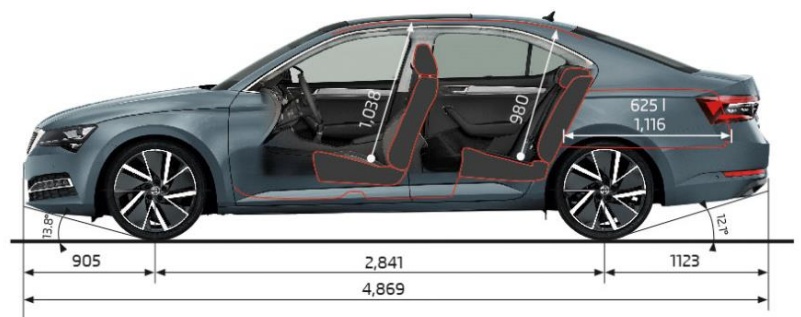

* Fuel consumption values obtained using WLTP Standard - <http://www.skoda.co.nz/owners/wltp>

** Standard warranty. Other promotional offers may exceed standard terms, and if selected they would be added to vehicle price.

*** Prices are maximum retail including 15% GST. Prices & specifications are subject to change without notice. Maximum Retail Price does not include additional on road costs.