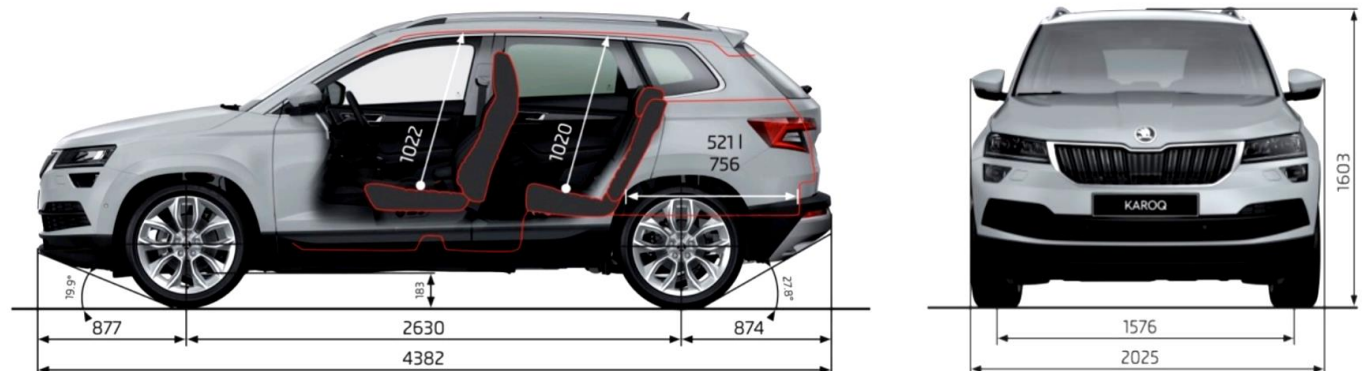

* Fuel consumption values obtained using WLTP Standard - <http://www.skoda.co.nz/owners/wltp>

** Standard warranty. Other promotional offers may exceed standard terms, and if selected they would be added to vehicle price.

*** Prices are maximum retail including 15% GST. Prices & specifications are subject to change without notice. Maximum Retail Price does not include additional on road costs.