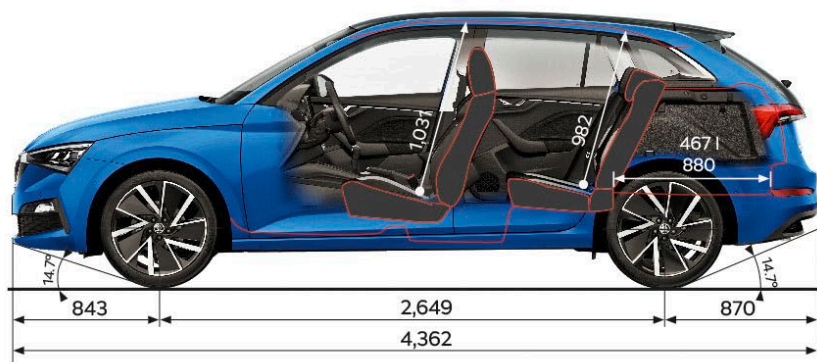

* Fuel consumption values obtained using WLTP Standard and are based on European models - <http://www.skoda.co.nz/owners/wltp>

** Warranty and Service plan are limited to the age and mileage stated and whichever occurs first. Conditions apply - <http://www.skoda.co.nz/owners/>

*** Maximum Retail Price (MRP) does not include additional on road costs. Prices & specifications are subject to change without notice.