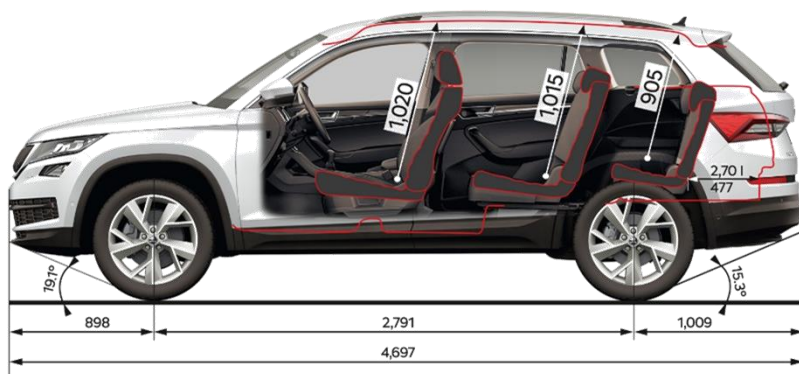

Warranty and Service

5 years mechanical warranty or up to 150,000km**	✓	✓	✓
Service Intervals every 1 year or 15,000km	✓	✓	✓
ŠKODA Scheduled Service Plan 3 Years or up to 45,000km**	$1,200	$1,200	$1,700
ŠKODA Scheduled Service Plan 5 Years or up to 75,000km**	$3,000	$3,000	$3,850