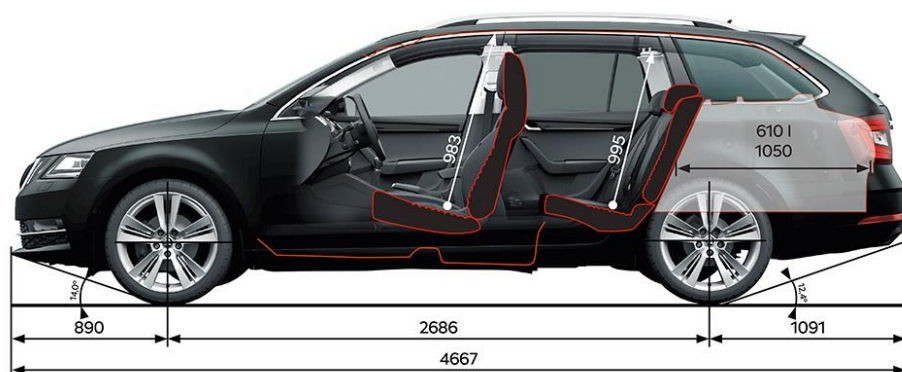

* Fuel consumption values obtained using WLTP Standard - <http://www.skoda.co.nz/owners/wltp>

** Standard warranty. Other promotional offers may exceed standard terms, and if selected they would be added to vehicle price.

*** Prices are maximum retail including 15% GST. Prices & specifications are subject to change without notice. Maximum Retail Price does not include additional on road costs.