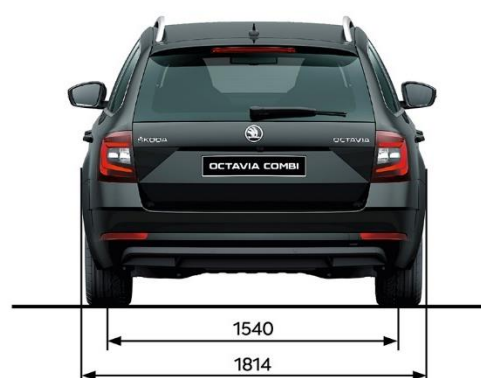

* Fuel consumption values obtained using WLTP Standard - <http://www.skoda.co.nz/owners/wltp>

** Standard warranty. Other promotional offers may exceed standard terms, and if selected they would be added to vehicle price.

*** Prices are maximum retail including 15% GST. Prices & specifications are subject to change without notice. Maximum Retail Price does not include additional on road costs.