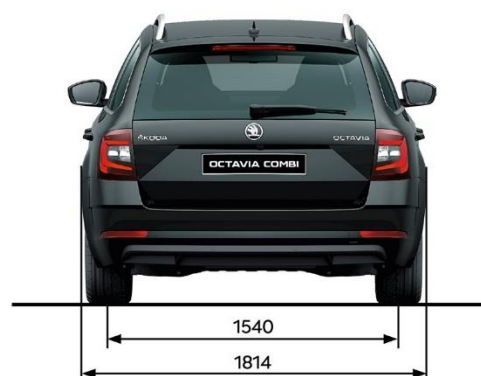

* Fuel consumption values obtained using WLTP Standard - <http://www.skoda.co.nz/owners/wltp>

** Standard warranty. Other promotional offers may exceed standard terms, and if selected they would be added to vehicle price.

*** Prices are maximum retail including 15% GST. Prices & specifications are subject to change without notice. Maximum Retail Price does not include additional on road costs.