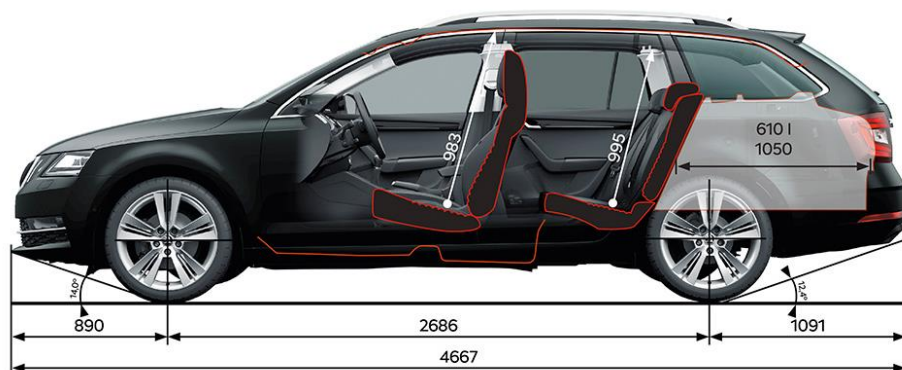

* Fuel consumption values obtained using WLTP Standard - <http://www.skoda.co.nz/owners/wltp>

** Standard warranty. Other promotional offers may exceed standard terms, and if selected they would be added to vehicle price.

*** Prices are maximum retail including 15% GST. Prices & specifications are subject to change without notice. Maximum Retail Price does not include additional on road costs.