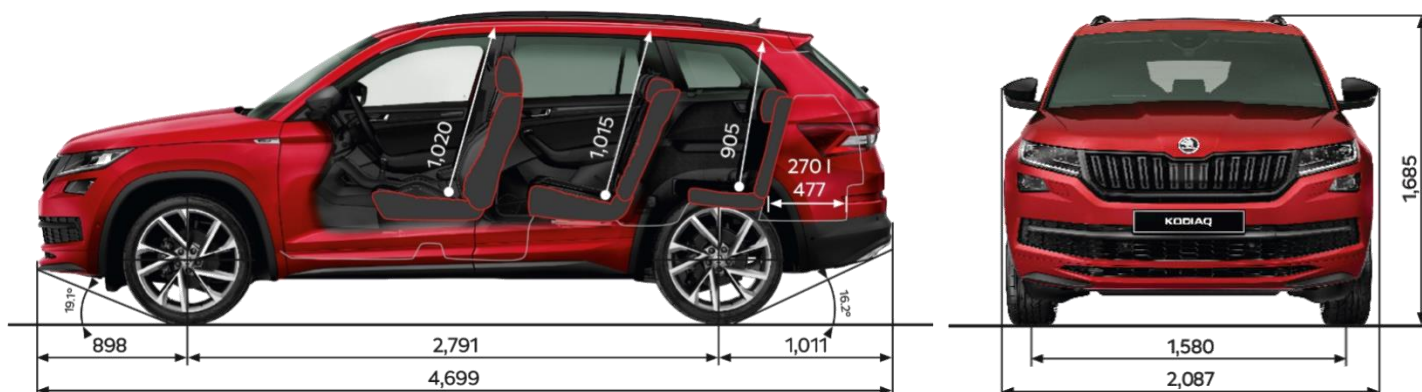

Warranty and Service

5 years mechanical warranty or up to 150,000km**	✓
Service Intervals every 1 year or 15,000km	✓
ŠKODA Scheduled Service Plan 3 Years or up to 45,000km**	$1,250
ŠKODA Scheduled Service Plan 5 Years or up to 75,000km**	$2,400