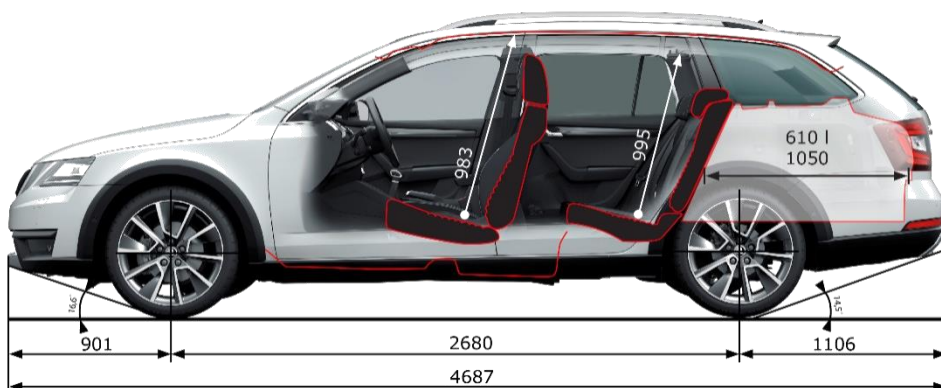

* Fuel consumption values obtained using WLTP Standard - <http://www.skoda.co.nz/owners/wltp>

** Standard warranty. Other promotional offers may exceed standard terms, and if selected they would be added to vehicle price.

*** Prices are maximum retail including 15% GST. Prices & specifications are subject to change without notice. Maximum Retail Price does not include additional on road costs.

✓ = Standard -- = Not available