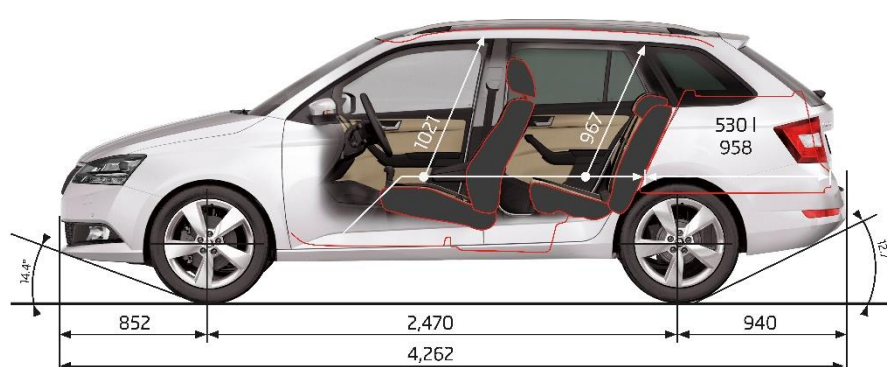

*Prices are maximum retail including 15% GST. Prices & specifications are subject to change without notice. Maximum Retail Price does not include additional on road costs.
** Standard warranty. Other promotional offers may exceed standard terms, and if selected they would be added to vehicle price.