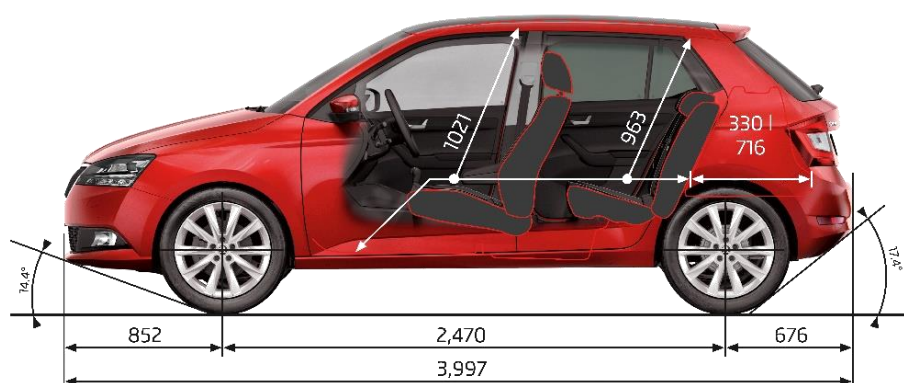

SPORT INCLUSIONS

'Colour Sport' Black roof and mirrors	✓
Sports Suspension	✓
Sports steel pedals	✓
SuperSport Leather Multifunction Steering Wheel with controls for radio & phone	✓
Sports Seats in 'Suedia' finish	✓
Sport Red stitching in Door & side trim panels & Front centre armrest	✓