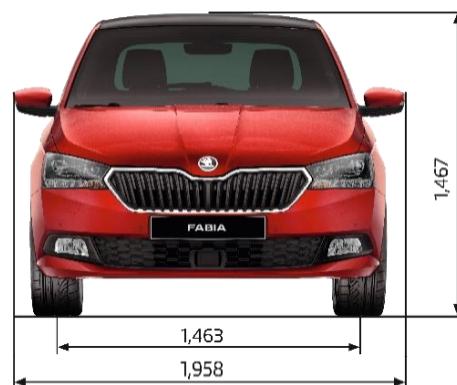

SPORT INCLUSIONS

'Colour Sport' Black roof and mirrors	✓
Sports Suspension	✓
Sports steel pedals	✓
SuperSport Leather Multifunction Steering Wheel with controls for radio & phone	✓
Sports Seats in 'Suedia' finish	✓
Sport Red stitching in Door & side trim panels & Front centre armrest	✓