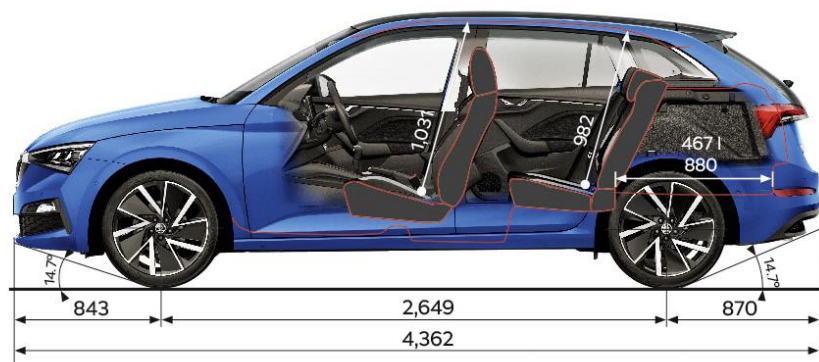

* Fuel consumption values obtained using WLTP Standard and are based on European models - <http://www.skoda.co.nz/owners/wltp>

** Warranty and Service plan are limited to the age and mileage stated and whichever occurs first. Conditions apply - <http://www.skoda.co.nz/owners/>

*** Maximum Retail Price (MRP) does not include additional on road costs. Prices & specifications are subject to change without notice.