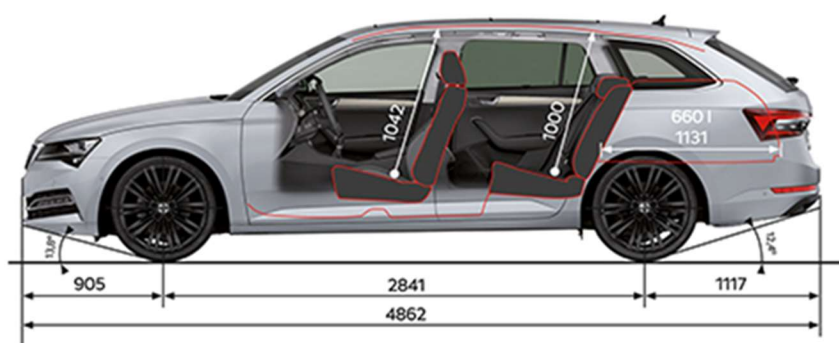

WARRANTY AND SERVICE

5 years mechanical warranty or up to 150,000km**	✓	✓
Service Intervals every 1 year or 15,000km	✓	✓
ŠKODA Scheduled Service Plan 3 Years or up to 45,000km**	$1,695	$1,795
ŠKODA Scheduled Service Plan 5 Years or up to 75,000km**	$3,195	$3,495