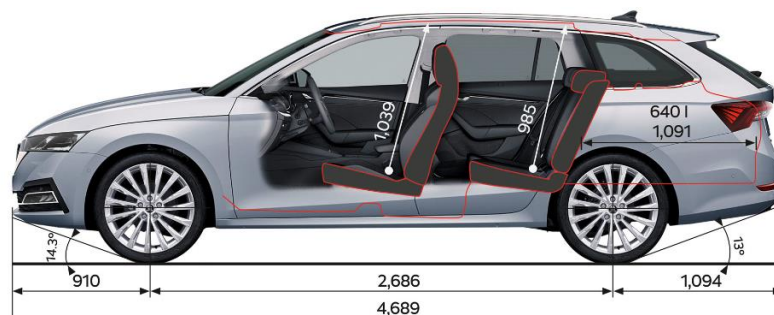

*Fuel consumption values obtained using NEDC standard and based on European models.

** Standard warranty. Other promotional offers may exceed standard terms, and if selected they would be added to vehicle price.

*** Prices are maximum retail including 15% GST. Prices & specifications are subject to change without notice. Maximum Retail Price does not include additional on road costs.