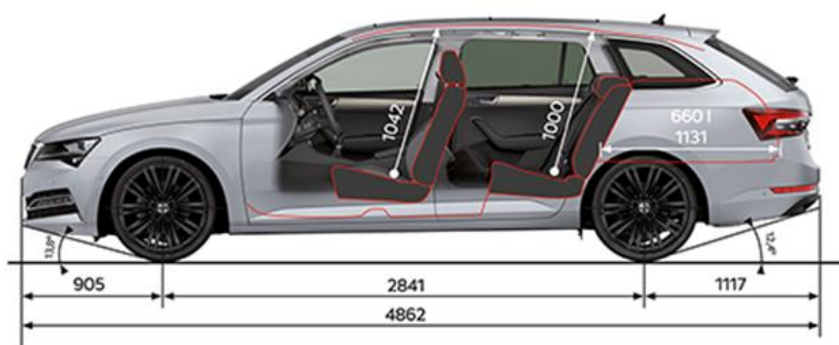

Warranty and Service

5 years mechanical warranty or up to 150,000km**	✓	✓	✓
Service Intervals every 1 year or 15,000km	✓	✓	✓
ŠKODA Scheduled Service Plan 3 Years or up to 45,000km**	$1,200	$1,200	$1,200
ŠKODA Scheduled Service Plan 5 Years or up to 75,000km**	$2,400	$2,400	$2,400