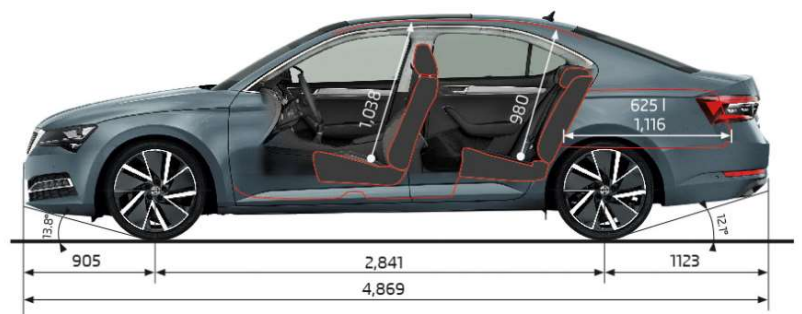

* Fuel consumption values obtained are the highest result using NEDC Standard and based on European models.

** Standard warranty. Other promotional offers may exceed standard terms, and if selected they would be added to vehicle price.

*** Prices are maximum retail including 15% GST. Prices & specifications are subject to change without notice. Maximum Retail Price does not include additional on road costs.